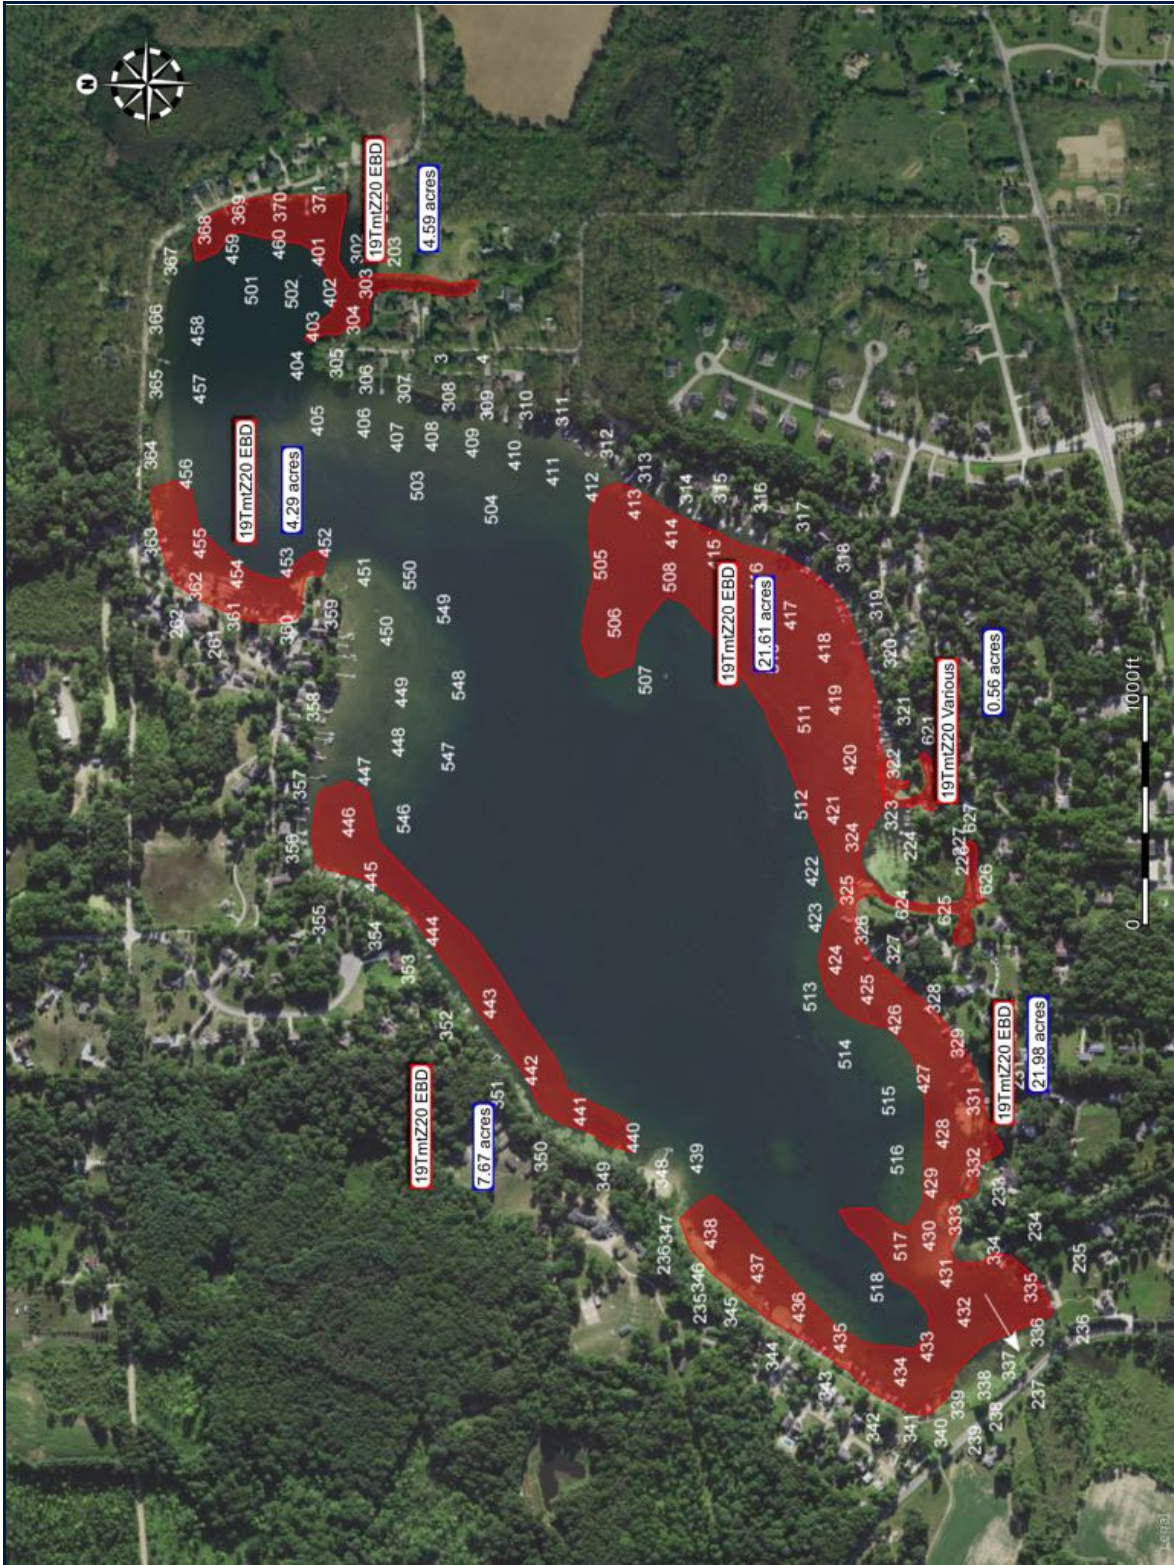

19TmtZ20 North v2

Generated by Measure Map Pro on Jun 28, 2019 at 10:26:19 AM

Perimeter: 5.43 mi

Area: 60.71 acres

Blue Blink One;
Mobile GPS technologies

Map points:: 19TmtZ20 North v2

Polygon: 19TmtZ20 EBD

Area: **4.59** acres

Polygon: 19TmtZ20 EBD

Area: **7.67** acres

Polygon: 19TmtZ20 EBD

Area: **21.98** acres

Polygon: 19TmtZ20 Various

Area: **0.56** acres

Polygon: 19TmtZ20 EBD

Area: **21.61** acres

Polygon: 19TmtZ20 EBD

Area: **4.29** acres