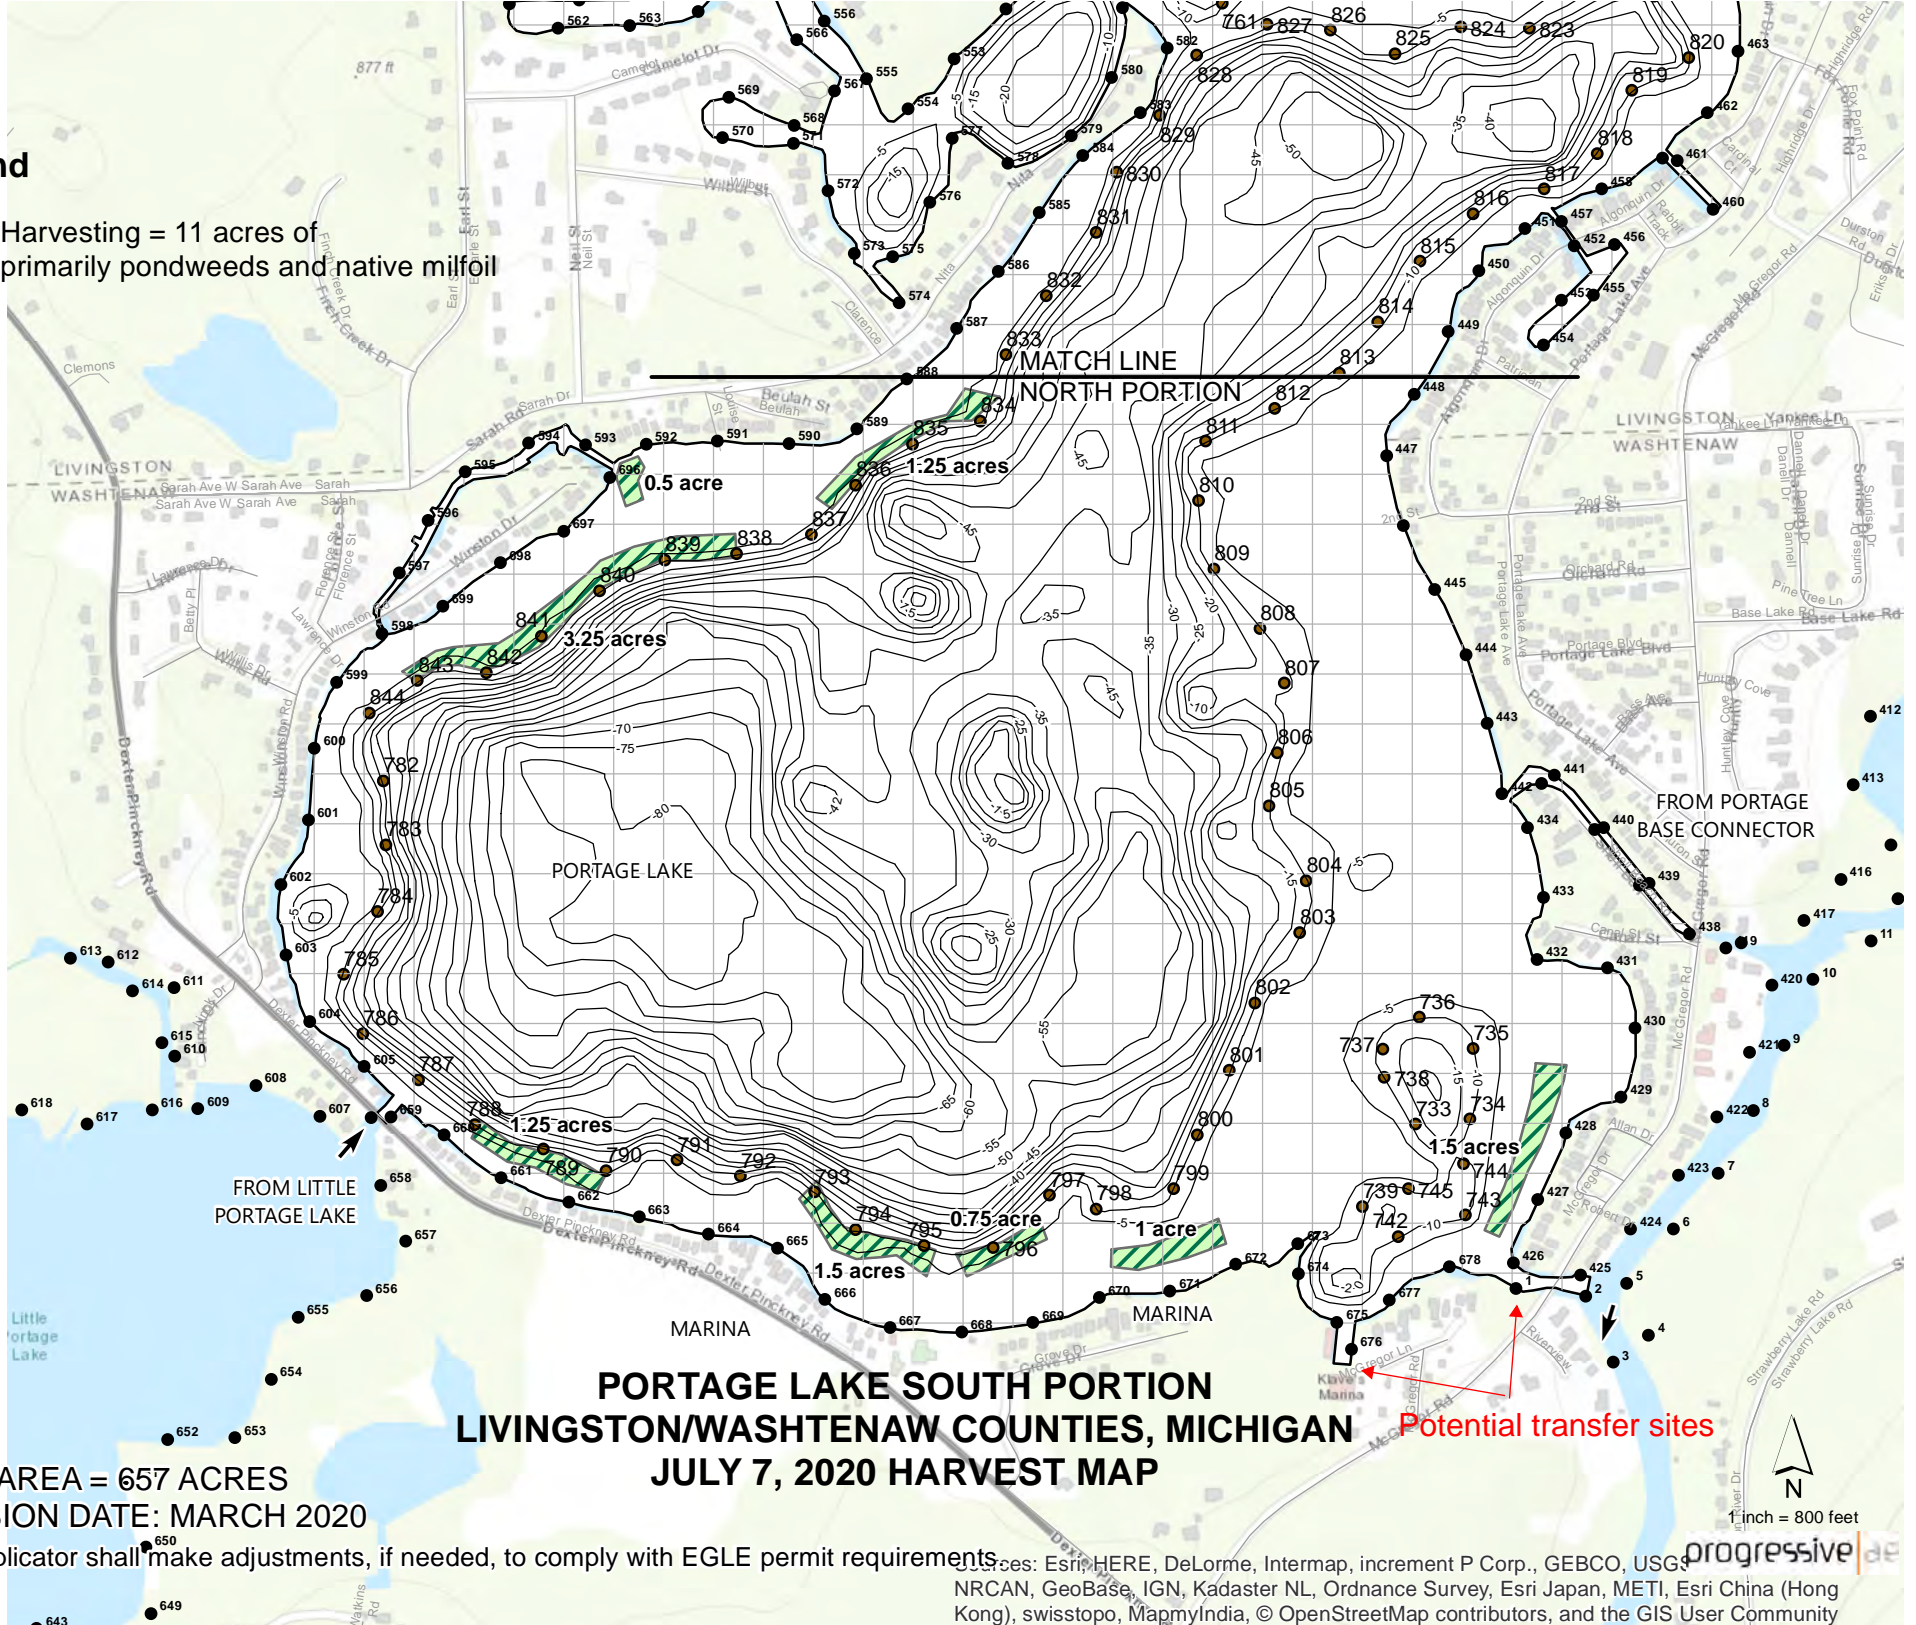

Legend

 Harvesting = 11 acres of primarily pondweeds and native milfoil

LAKE AREA = 657 ACRES
 REVISION DATE: MARCH 2020

The applicator shall make adjustments, if needed, to comply with EGLE permit requirements.

**PORTAGE LAKE SOUTH PORTION
 LIVINGSTON/WASHTENAW COUNTIES, MICHIGAN
 JULY 7, 2020 HARVEST MAP**

PORTAGE LAKE NORTH PORTION LIVINGSTON COUNTY, MICHIGAN JULY 7, 2020 HARVEST MAP

Legend

-  Harvesting = 12 acres of primarily pondweeds and native milfoil
-  Starry Harvesting = 4.75 acres of starry stonewort and Chara

LAKE AREA = 657 ACRES
REVISION DATE: MARCH 2020

The applicator shall make adjustments, if needed, to comply with EGLE permit requirements.

1 inch = 900 feet