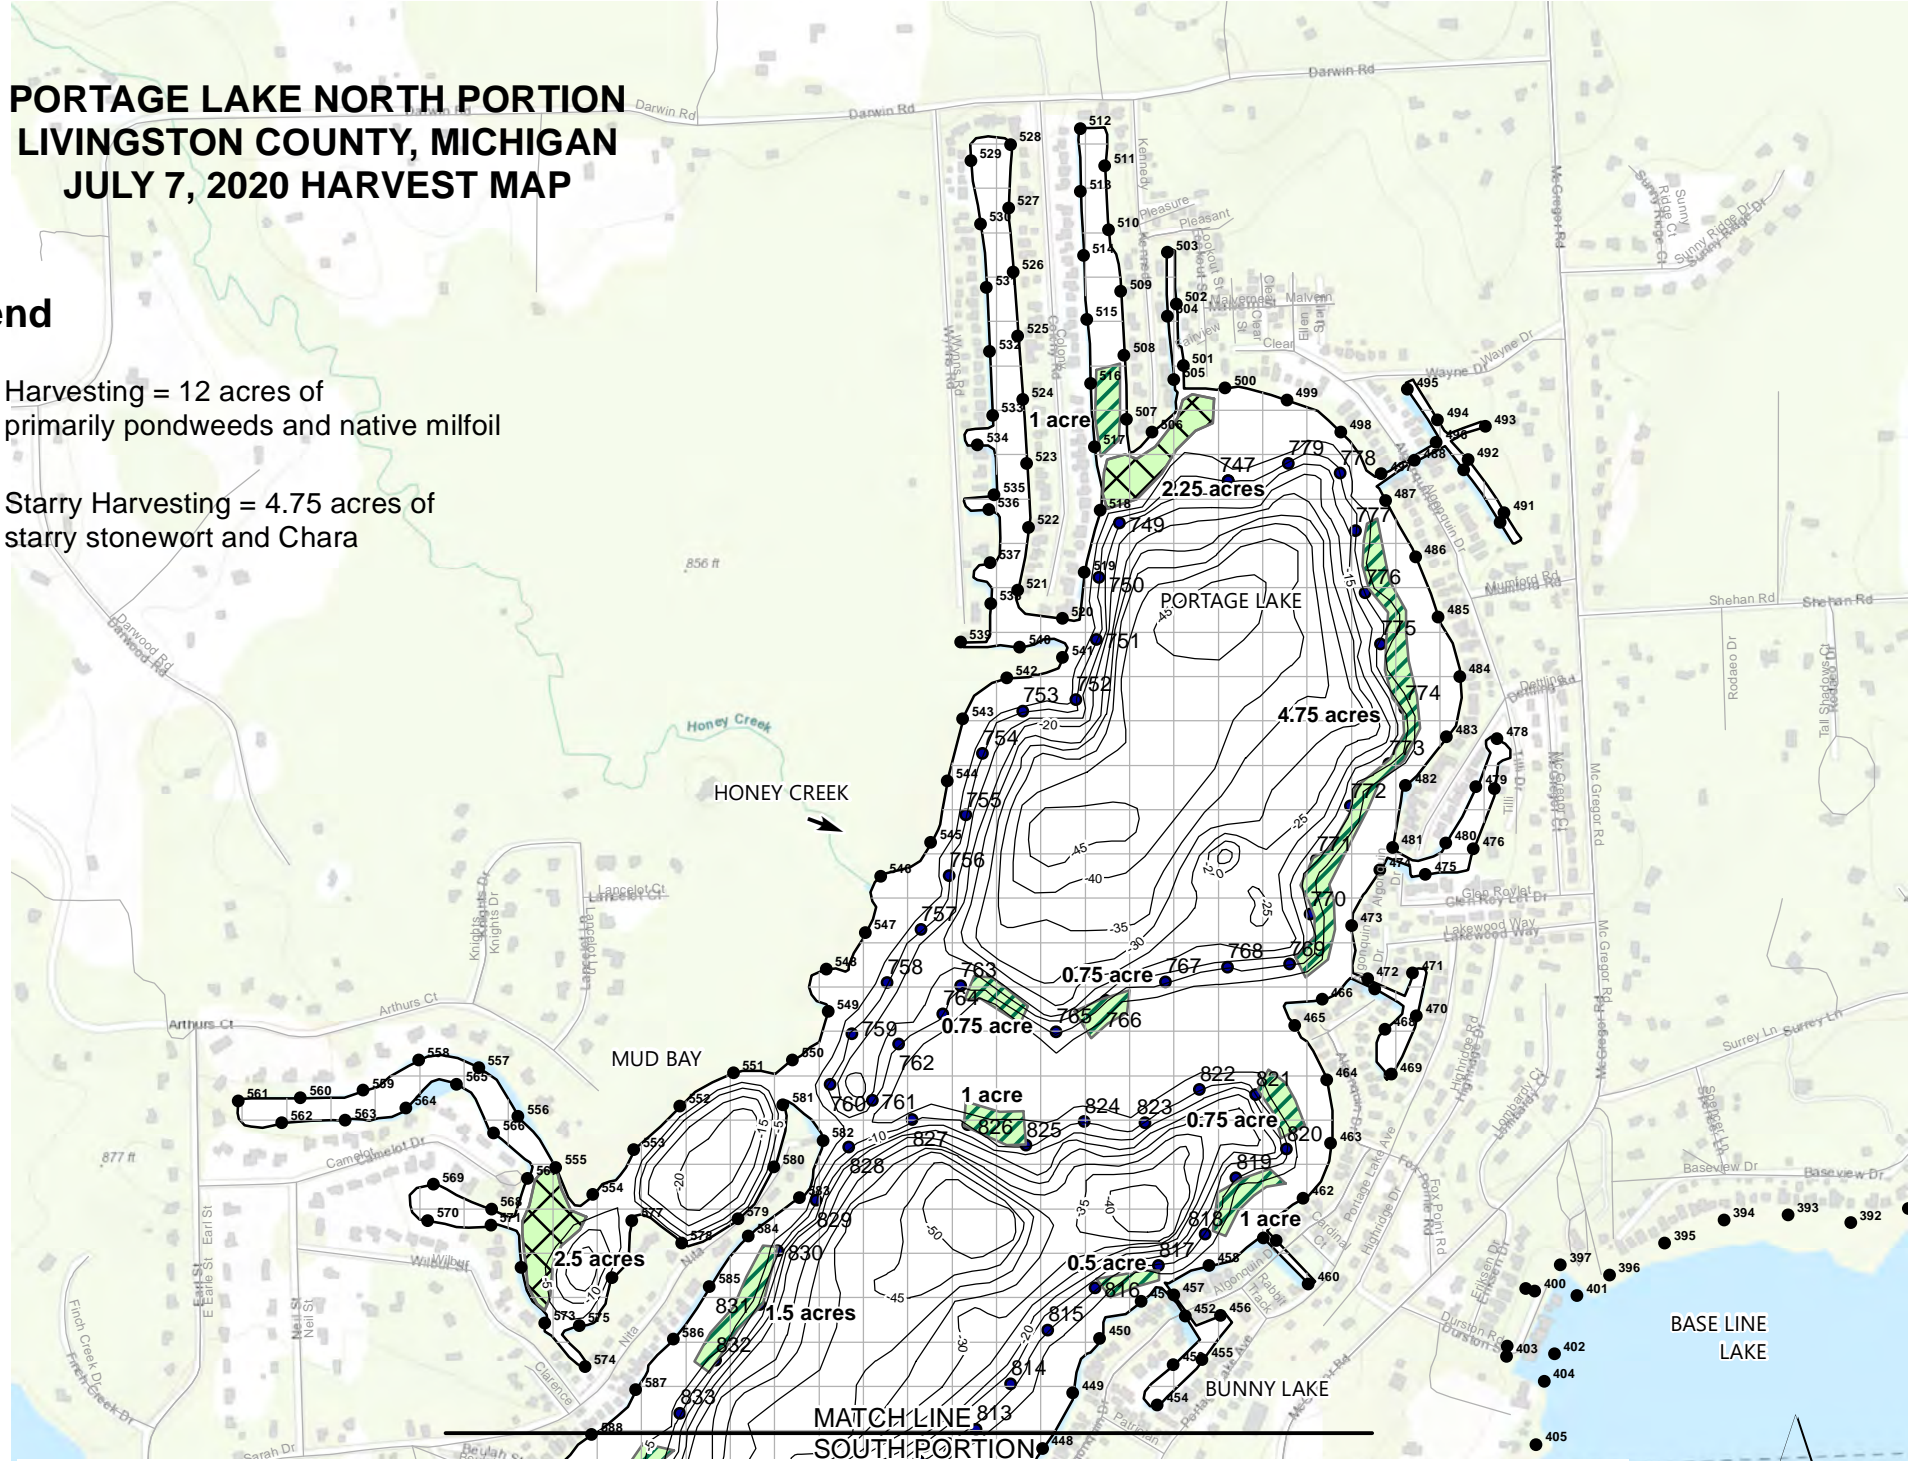

Legend

 Harvesting = 11 acres of primarily pondweeds and native milfoil

LAKE AREA = 657 ACRES
 REVISION DATE: MARCH 2020

The applicator shall make adjustments, if needed, to comply with EGLE permit requirements.

**PORTAGE LAKE SOUTH PORTION
 LIVINGSTON/WASHTENAW COUNTIES, MICHIGAN
 JULY 7, 2020 HARVEST MAP**

PORTAGE LAKE NORTH PORTION LIVINGSTON COUNTY, MICHIGAN JULY 7, 2020 HARVEST MAP

Legend

-  Harvesting = 12 acres of primarily pondweeds and native milfoil
-  Starry Harvesting = 4.75 acres of starry stonewort and Chara

LAKE AREA = 657 ACRES
REVISION DATE: MARCH 2020

The applicator shall make adjustments, if needed, to comply with EGLE permit requirements.

1 inch = 900 feet