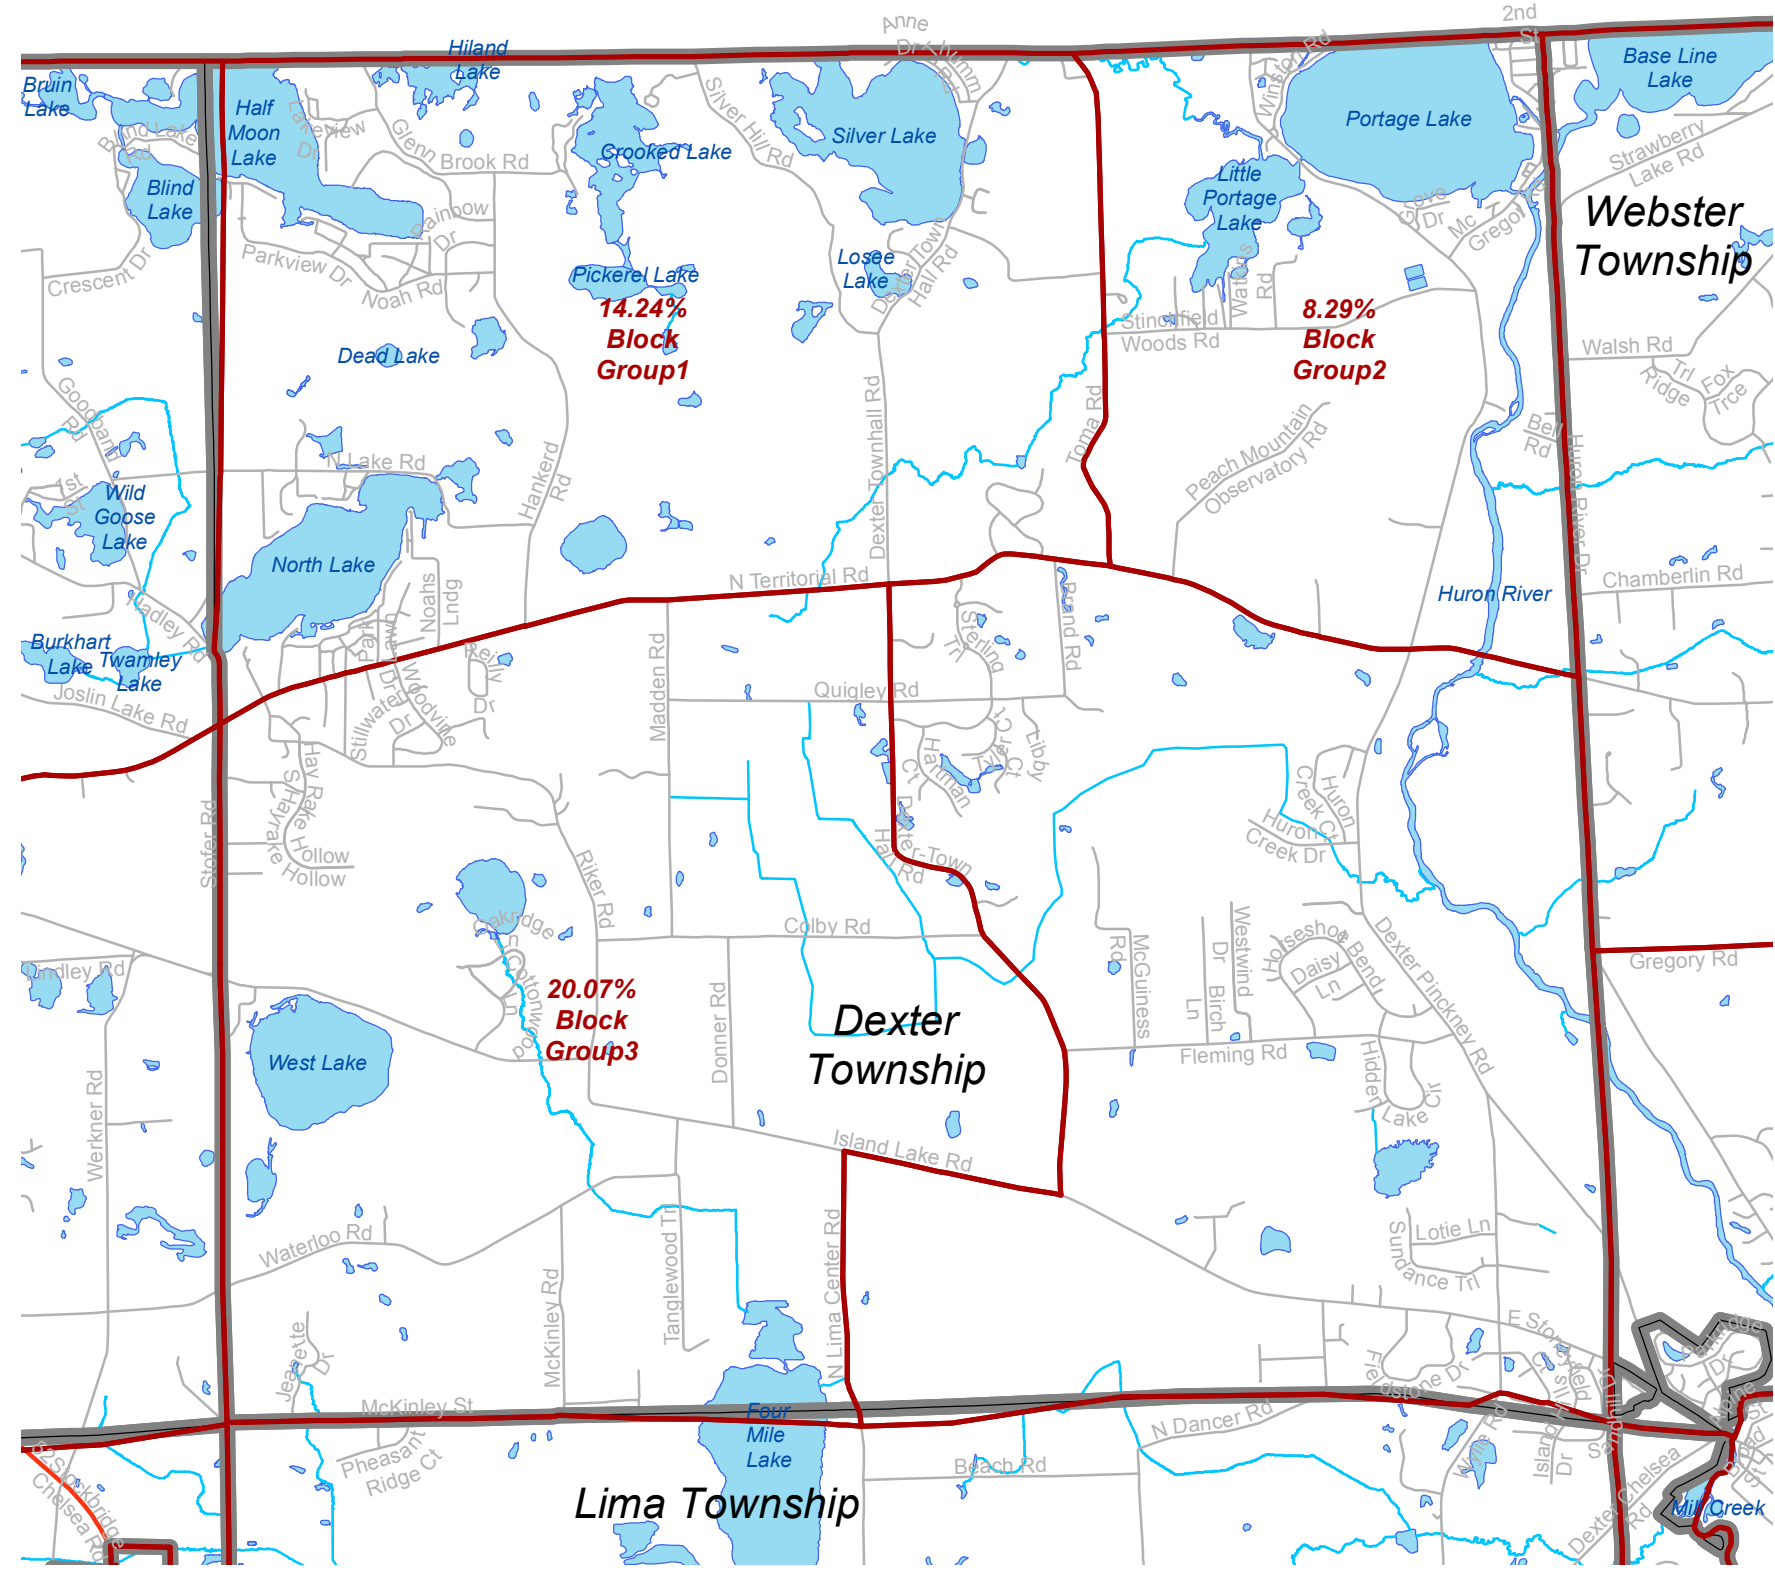

Dexter Township Percentage of Low and Moderate Income Persons by Census Block Group Based on 2011-2015 ACS

- ### Legend
- Block Groups
 - Boundaries
 - Freeways
 - US Highways
 - State Highways
 - Local Roads
 - 51 - 100% LMI
 - Streams
 - Water Bodies
 - 8.29% Percent LMI in Block Group
 - Block Group3 Block Group Label

The map shown here is for illustrative purposes only, and is not suitable for site-specific decision-making. The data depicted is compiled from a variety of sources, thus this information is provided with the understanding that the conclusions drawn from the data are solely the responsibility of the user, and assumptions of the legal status of this data are hereby disclaimed.
 Last Update: 4/18/2019 Washtenaw County Office of Community and Economic Development