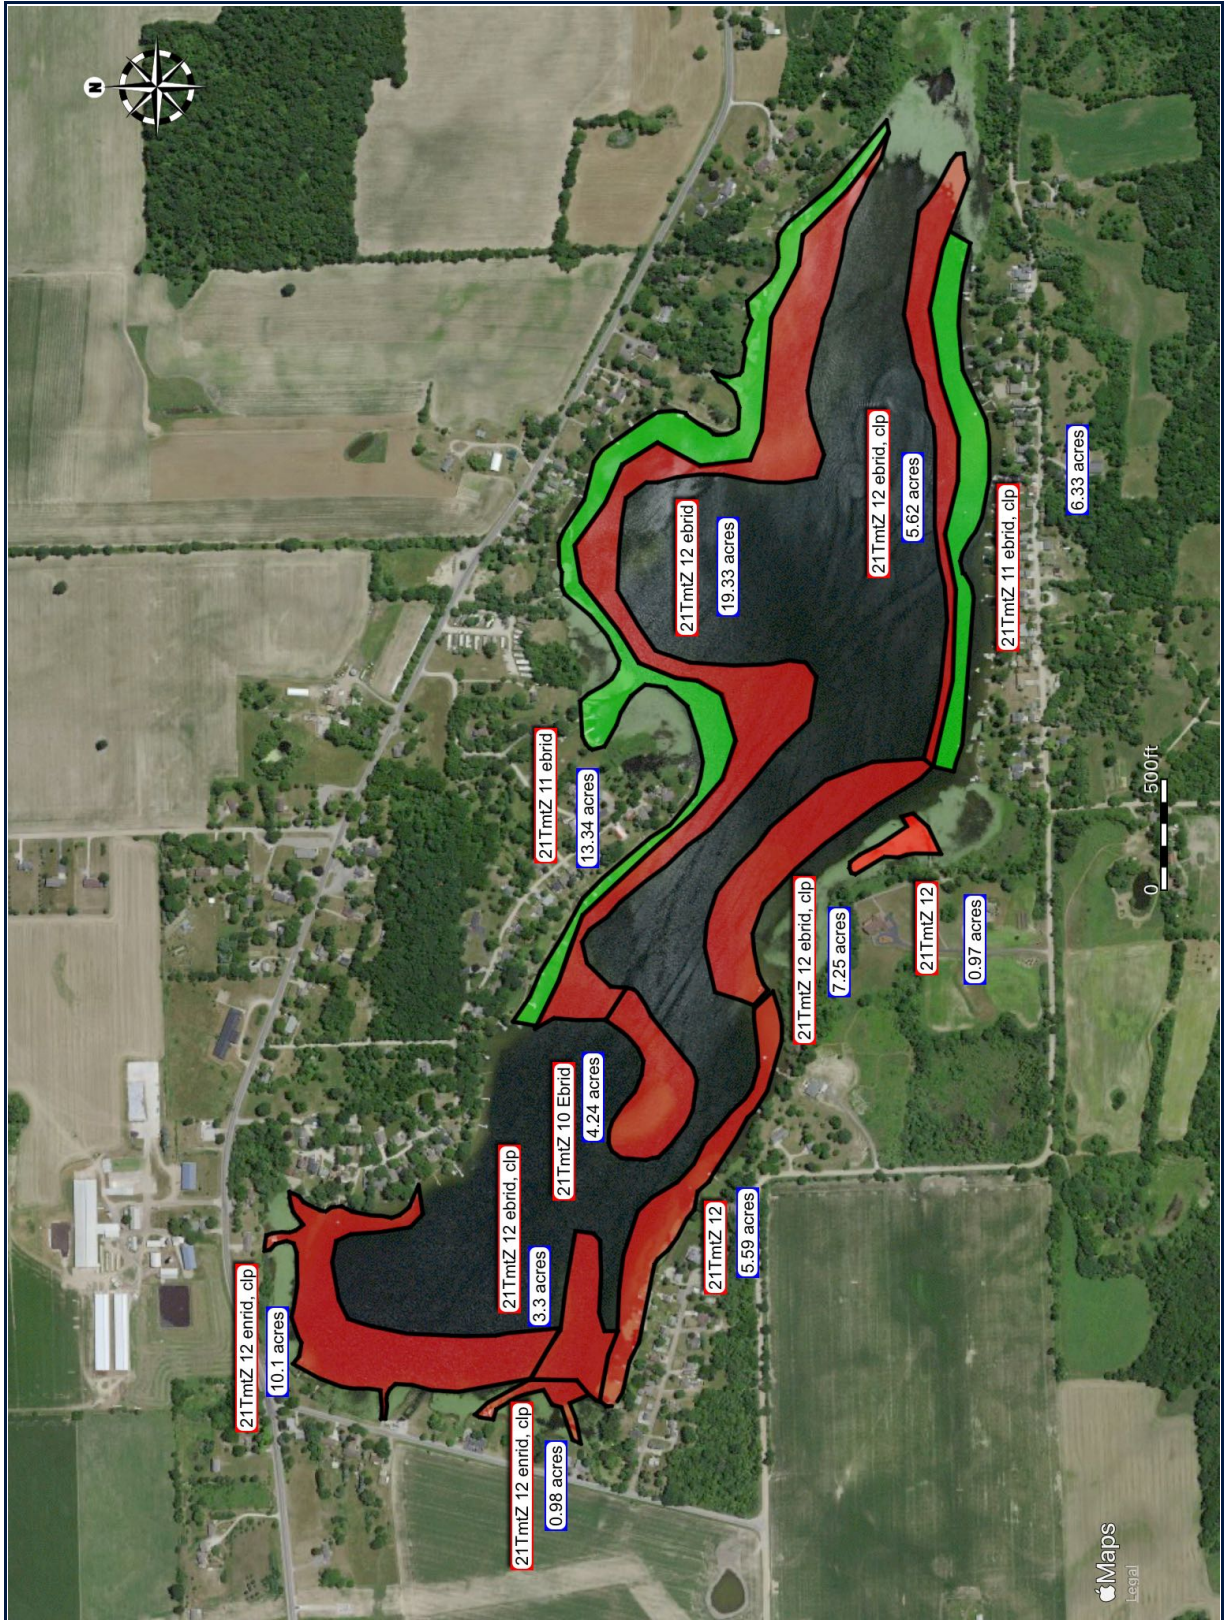

# 21Tmt 10 v1 Pleasant

Generated by Measure Map Pro on Jun 2, 2021 at 8:54:38 PM

PerimetroKey: 10.63 mi

Area: 77.04 acres

## Map points:: 21Tmt 10 v1 Pleasant

---

Polygon: 21TmtZ 12 ebrid  
Area: 19.33 acres

Polygon: 21TmtZ 12 enrid, clp  
Area: 0.98 acres

Polygon: 21TmtZ 12  
Area: 5.59 acres

Polygon: 21TmtZ 12  
Area: 0.97 acres

Polygon: 21TmtZ 11 ebrid, clp  
Area: 6.33 acres

Polygon: 21TmtZ 10 Ebrid  
Area: 4.24 acres

Polygon: 21TmtZ 12 ebrid, clp  
Area: 3.3 acres

Polygon: 21TmtZ 12 ebrid, clp  
Area: 7.25 acres

Polygon: 21TmtZ 11 ebrid  
Area: 13.34 acres

Polygon: 21TmtZ 12 ebrid, clp  
Area: 5.62 acres

Polygon: 21TmtZ 12 enrid, clp  
Area: 10.1 acres