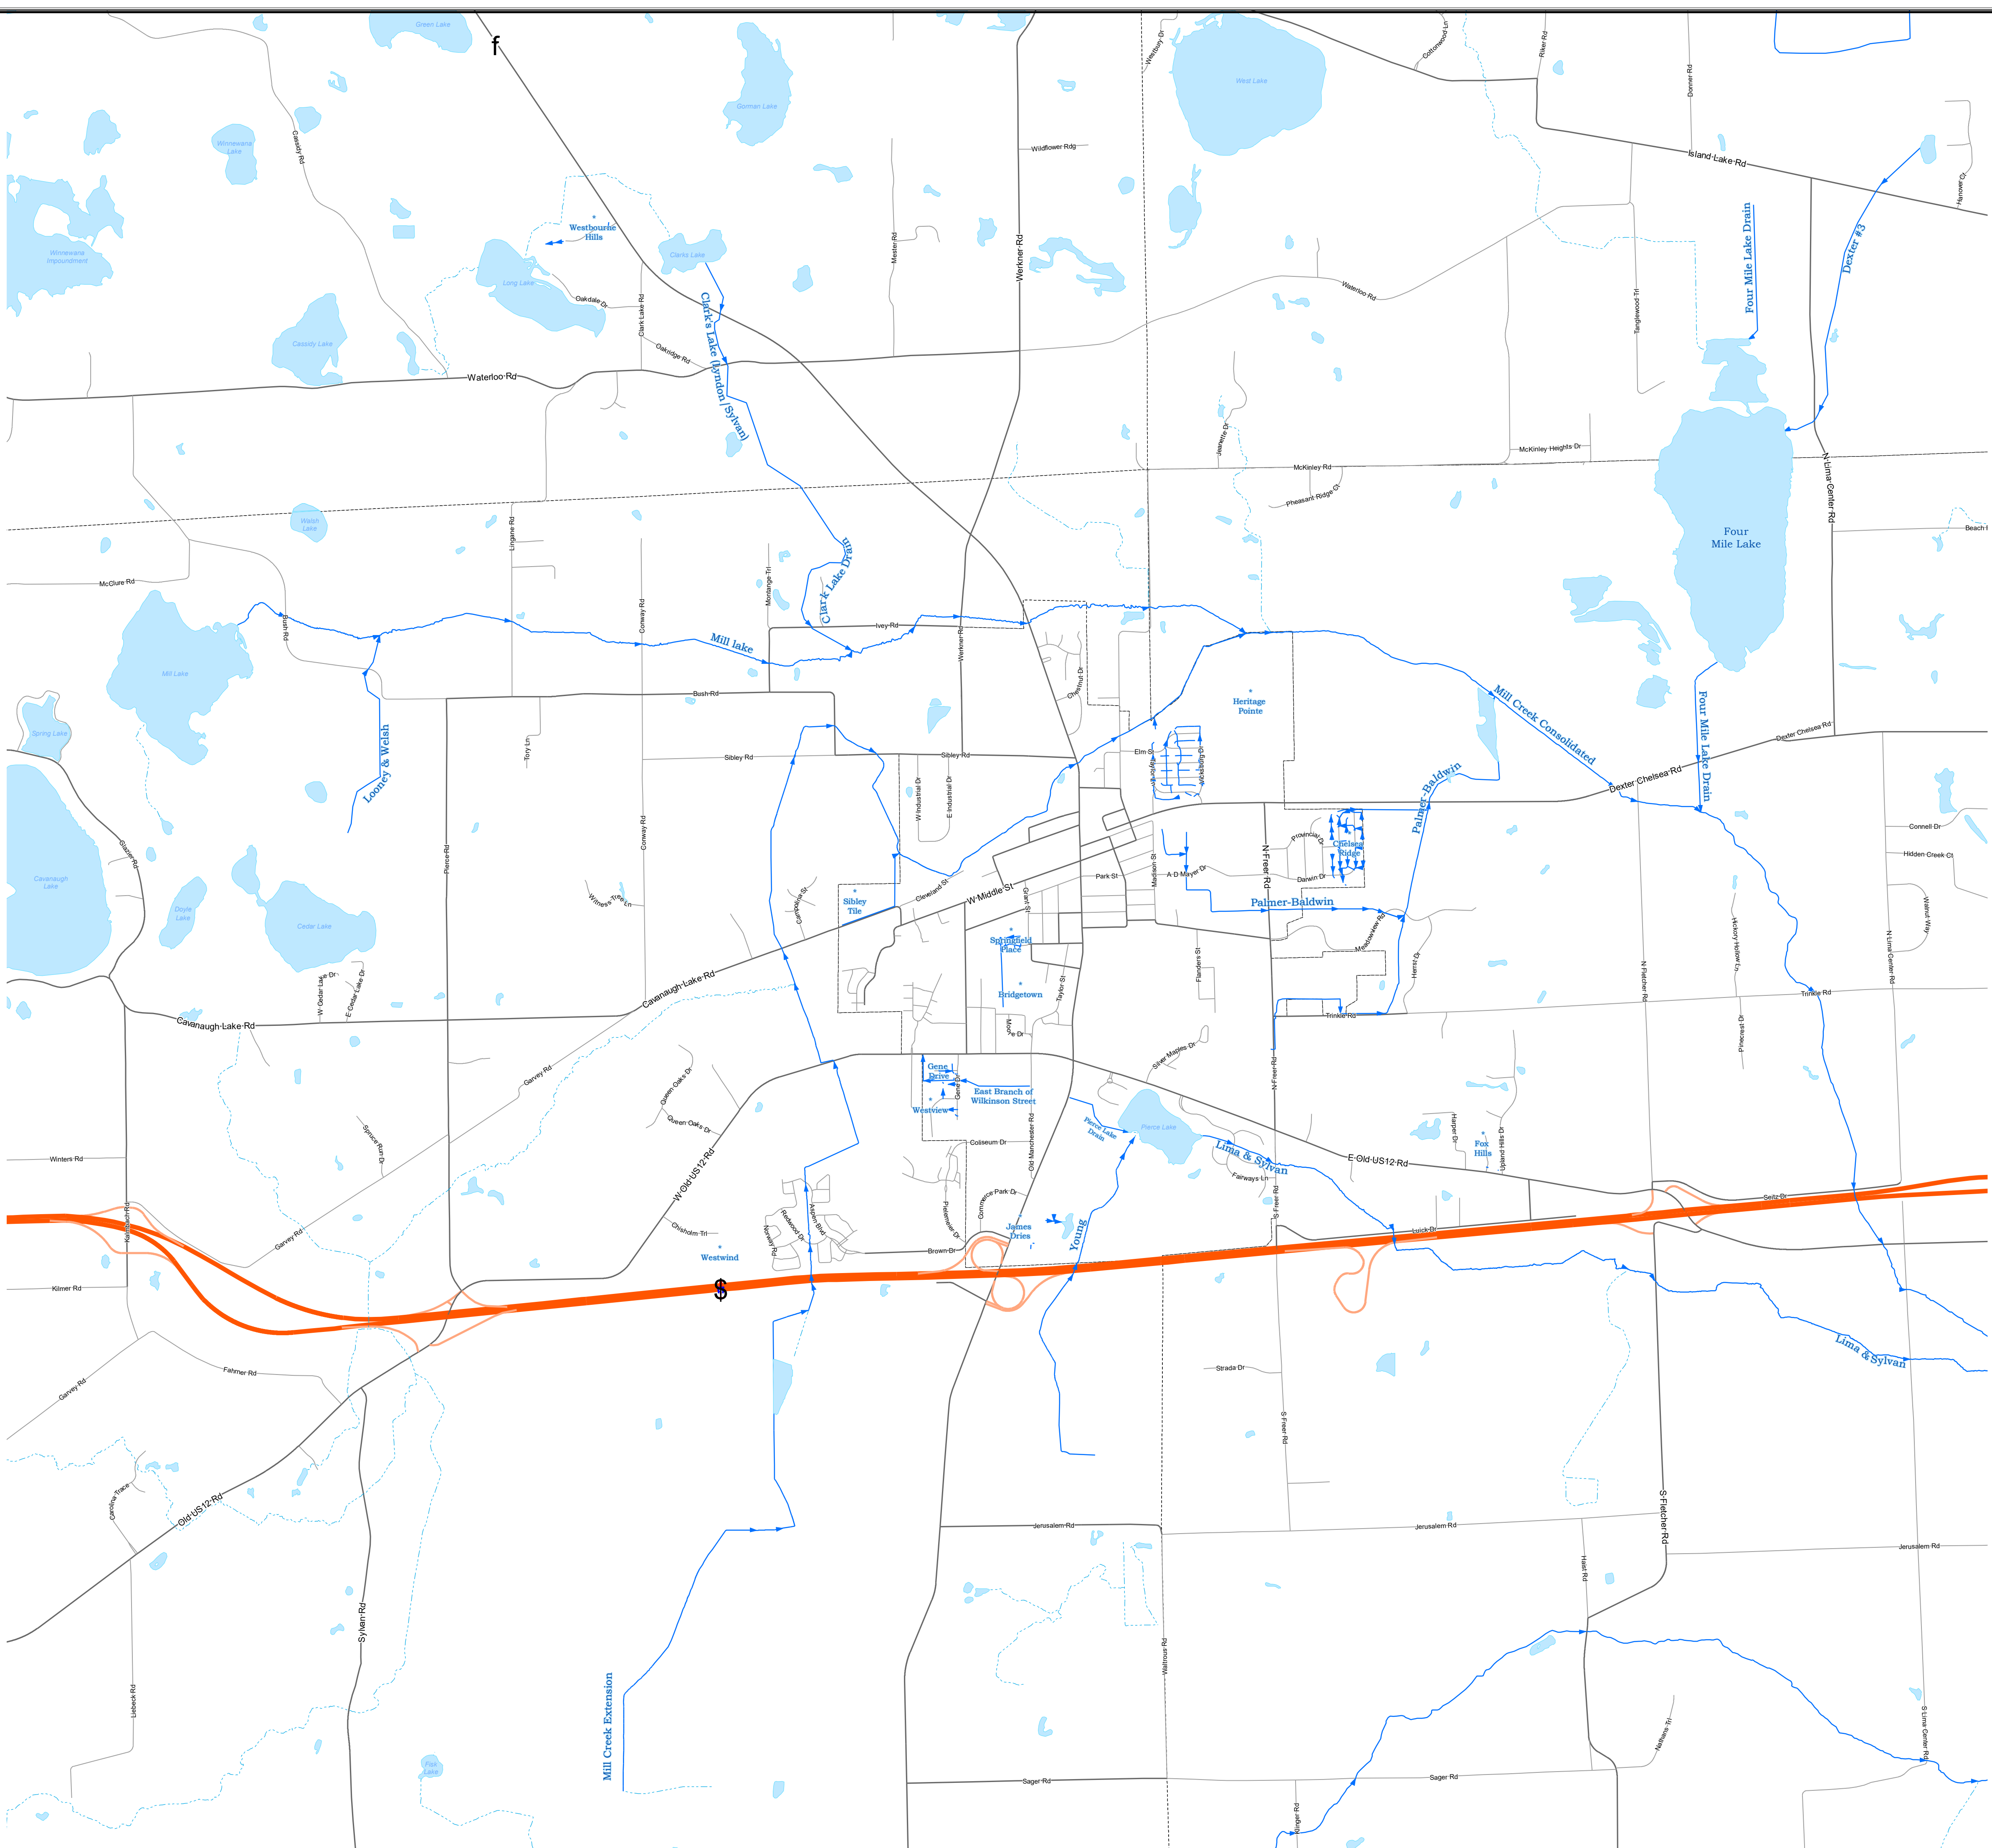

City of Chelsea County Drain Map

Evan N. Pratt P.E.
Washtenaw County
Water Resources
Commissioner

705 N. Zeeb Rd.
 Ann Arbor, MI 48107
 Ph: 734-222-6860
 Fax: 734-222-6803
www.washtenaw.org/drains

Legend

- Lakes
- County Drain Systems
- Waters of the State

Map Published On : Date: 10/25/2022