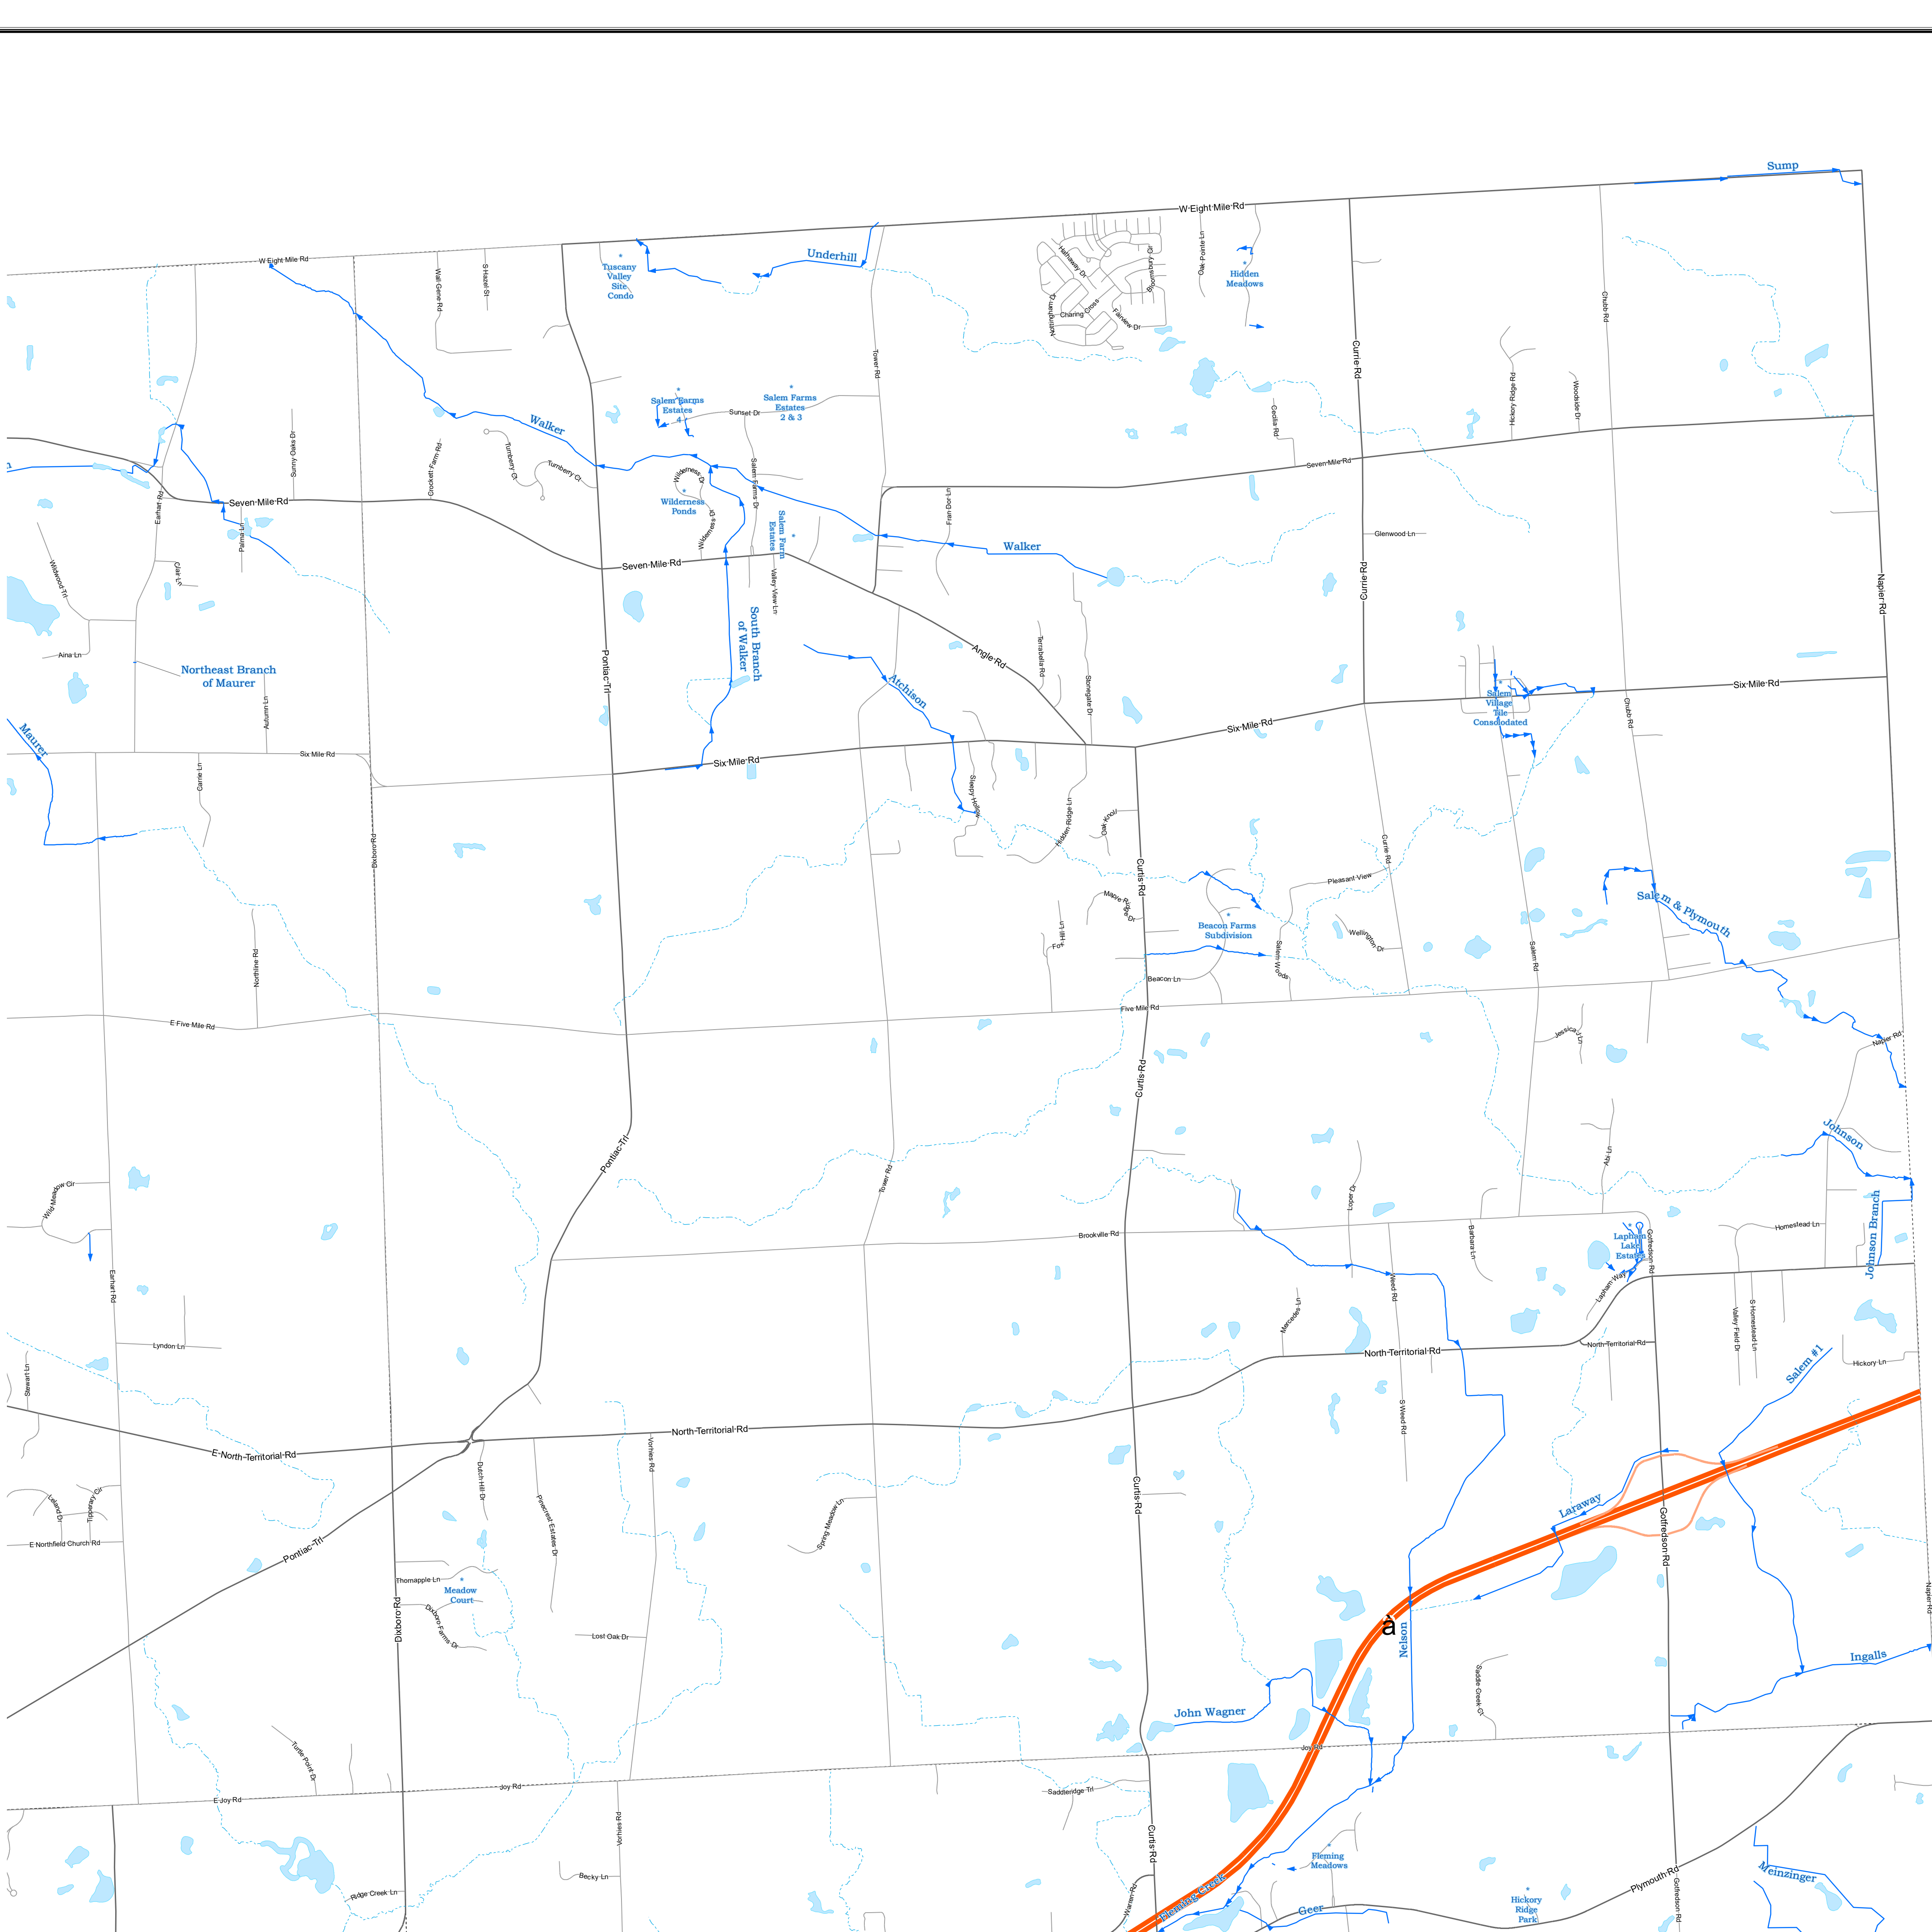

Salem Township County Drain Map

Evan N. Pratt P.E.
Washtenaw County
Water Resources
Commissioner

705 N. Zeeb Rd.
 Ann Arbor, MI 48107
 Ph: 734-222-6860
 Fax: 734-222-6803
www.washtenaw.org/drains

Legend

- Lakes
- County Drain Systems
- Waters of the State

Map Published On : Date: 10/25/2022